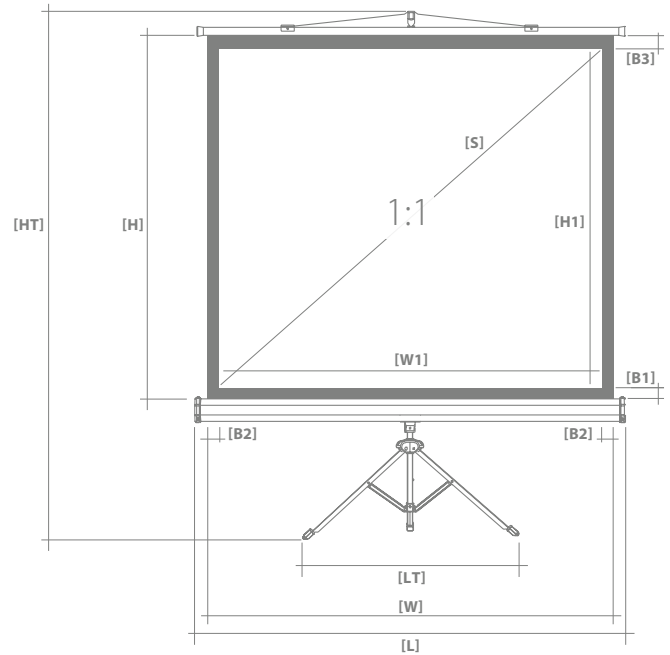

# TRIPOD SCREEN

TELAS DE TRIPÉ

TRIPOD - KEYSTONE CORRECTION  
TRIPÉ - CORREÇÃO KEYSTONE

### CARRYING BAG FOR TRIPOD SCREENS

BOLSA DE TRANSPORTE PARA ECRANS DE TRIPÉ  
ESCOLHA O TAMANHO DE ACORDO COM O TAMANHO DO TRIPÉ

**MATTE WHITE  
SCREEN /  
BLACKOUT**  
(COSTAS PRETAS)

REF.	EAN	RATIO	IMAGE		SCREEN		BLACK BORDERS			HOUSING	TRIPOD		
			INCHES [S]	WIDTH [W1]	HEIGHT [H1]	WIDTH [W]	HEIGHT [H]	LEFT/RIGHT [B2]	TOP [B3]	LOW [B1]	WIDTH x HEIGHT x LENGTH [L]	[HT]	[LT]
T11-1280	5603209000014	1:1	67"	1190	1190	1250	1250	30	30	30	70 x 70 x 1330	1610 - 2420	830
T11-1530	5603209000021		80"	1440	1440	1500	1500	30	30	30	70 x 70 x 1580	1610 - 2420	830
T11-1800	5603209000038		96"	1740	1740	1800	1800	30	30	30	70 x 70 x 1880	1860 - 2990	1100
T11-2080	5603209000045		112"	1940	1940	2000	2000	30	30	30	70 x 70 x 2080	1860 - 2990	1100
T11-2480	5603209000052		135"	2340	2340	2440	2440	50	50	50	70 x 70 x 2480	1850 - 3120	1040
ST11-1280	56032090000359	CARRYING BAG FOR TRIPOD SCREENS		Carring Bag for T11-1280									
ST11-1530	56032090000366	CARRYING BAG FOR TRIPOD SCREENS		Carring Bag for T11-1530									
ST11-1800	56032090000373	CARRYING BAG FOR TRIPOD SCREENS		Carring Bag for T11-1800									
ST11-2080	56032090000380	CARRYING BAG FOR TRIPOD SCREENS		Carring Bag for T11-2080									
ST11-2480	56032090000397	CARRYING BAG FOR TRIPOD SCREENS		Carring Bag for T11-2480									